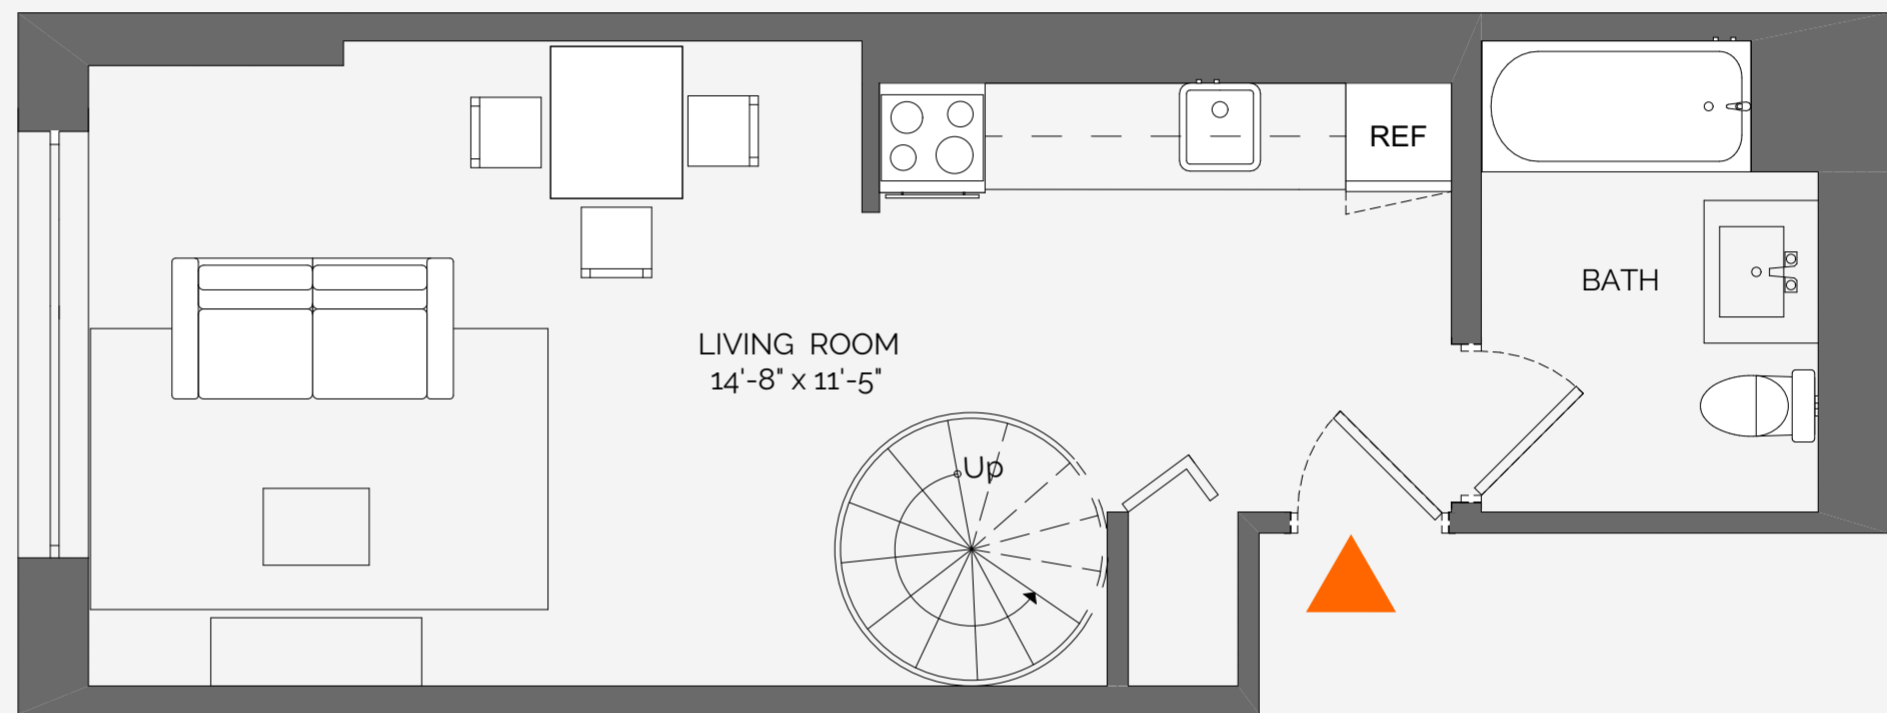

336 E 82nd St,  
New York, NY 10028

**UNIT 404**  
FLOOR 4/5

1 BED / 2 BATH  
DUPLEX  
WASHER/ DRYER  
TERRACE

**LOWER LEVEL**

**UPPER LEVEL**

212.744.3330

INFO@BETTINAEQUITIES.COM