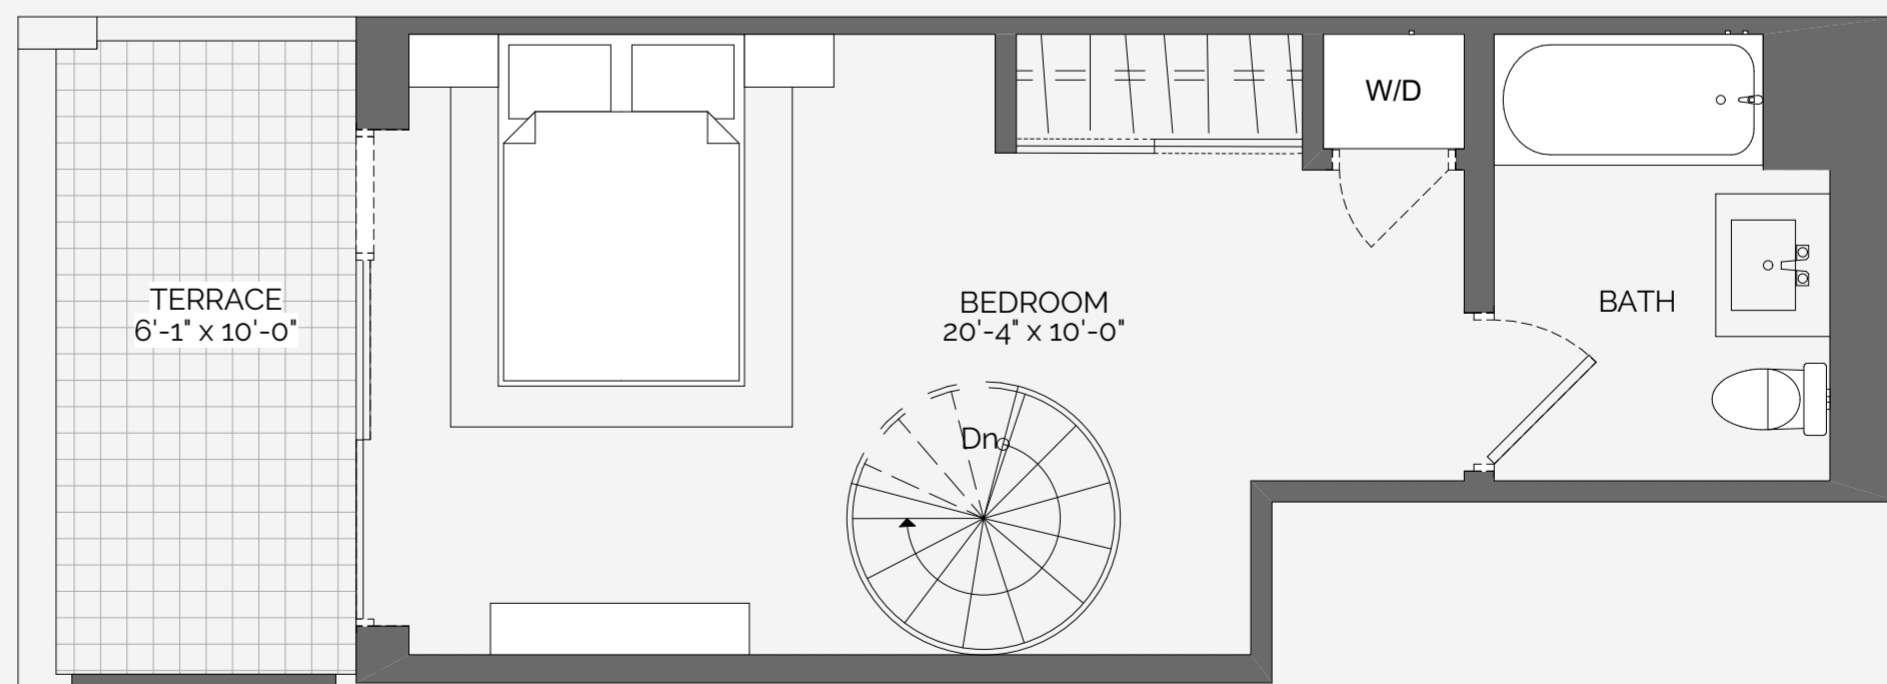

336 E 82nd St,  
New York, NY 10028

**UNIT 404**  
FLOOR 4/5

1 BED / 2 BATH  
DUPLEX  
WASHER/ DRYER  
TERRACE

**LOWER LEVEL**

**UPPER LEVEL**

212.744.3330

INFO@BETTINAEQUITIES.COM