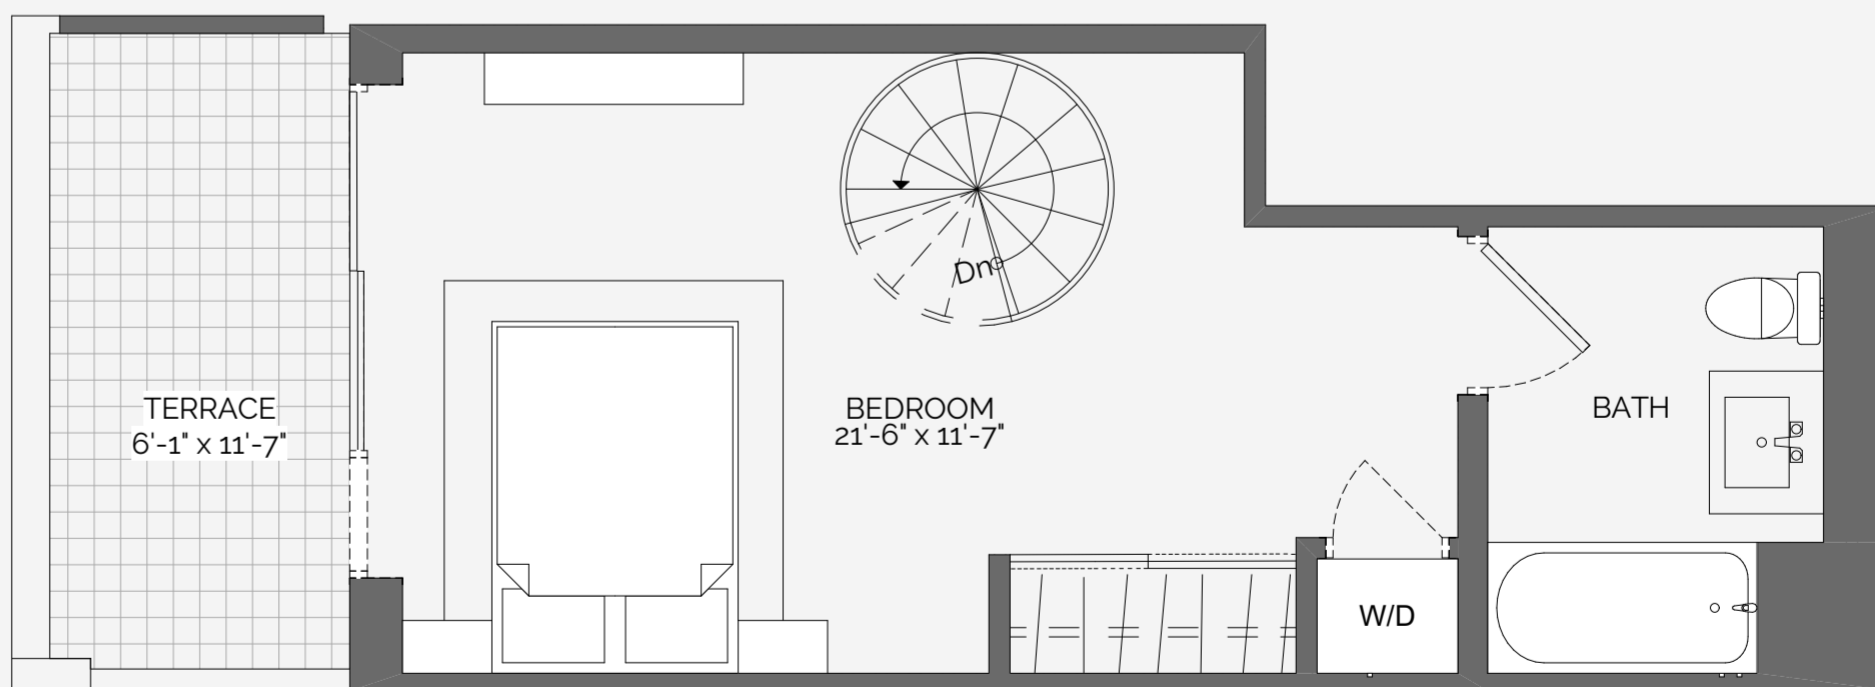

336 E 82nd St,  
New York, NY 10028

**UNIT 403**

FLOOR 4/5

1 BED / 2 BATH  
DUPLEX  
WASHER/ DRYER  
TERRACE

**LOWER LEVEL**

**UPPER LEVEL**

212.744.3330

INFO@BETTINAEQUITIES.COM