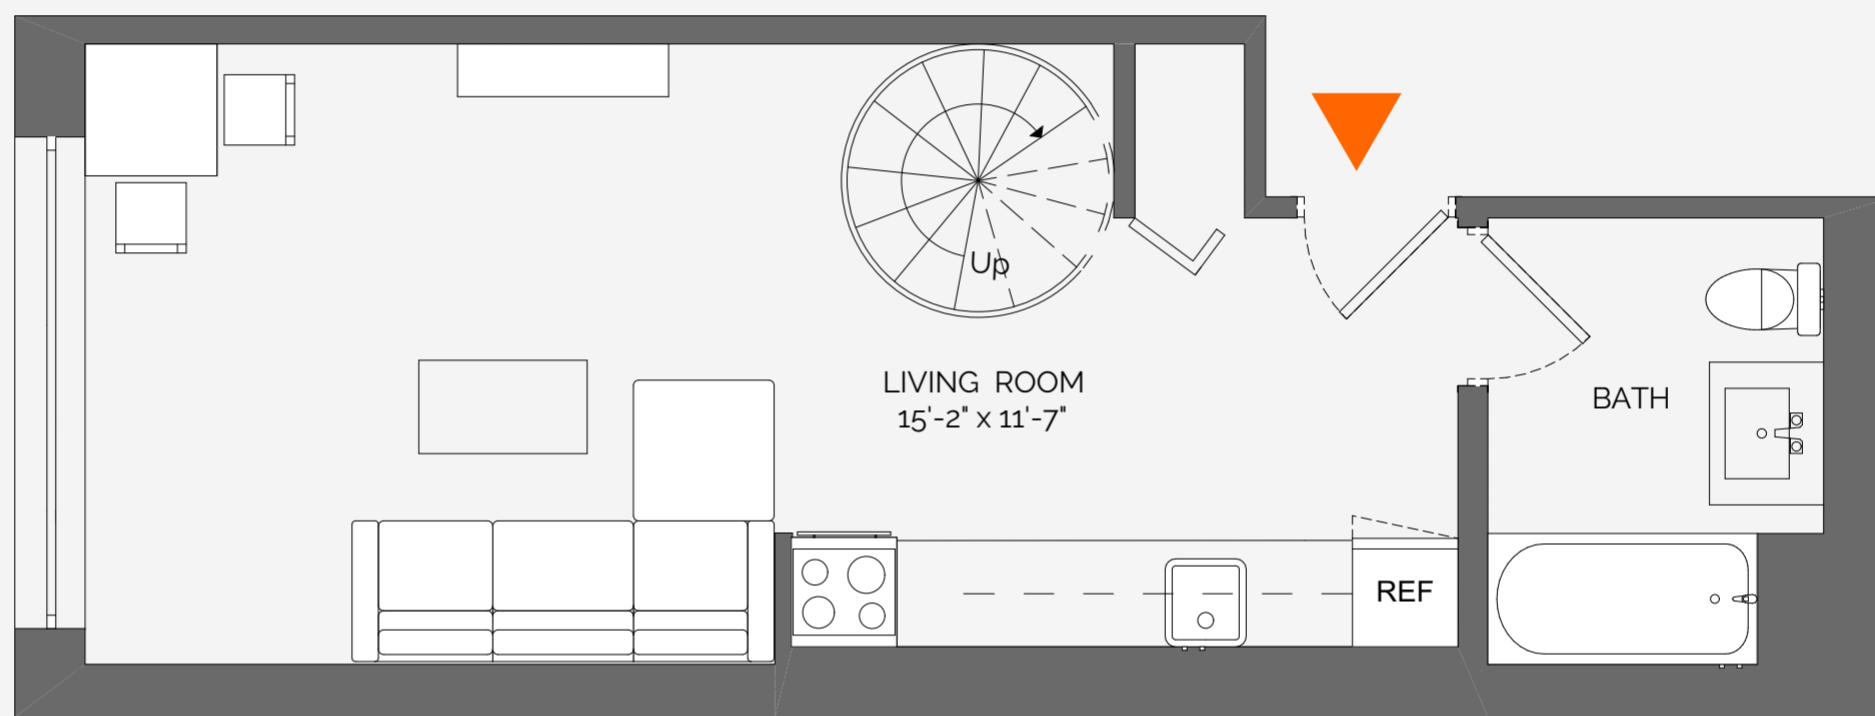

336 E 82nd St,  
New York, NY 10028

**UNIT 403**

FLOOR 4/5

1 BED / 2 BATH  
DUPLEX  
WASHER/ DRYER  
TERRACE

**LOWER LEVEL**

**UPPER LEVEL**

212.744.3330

INFO@BETTINAEQUITIES.COM