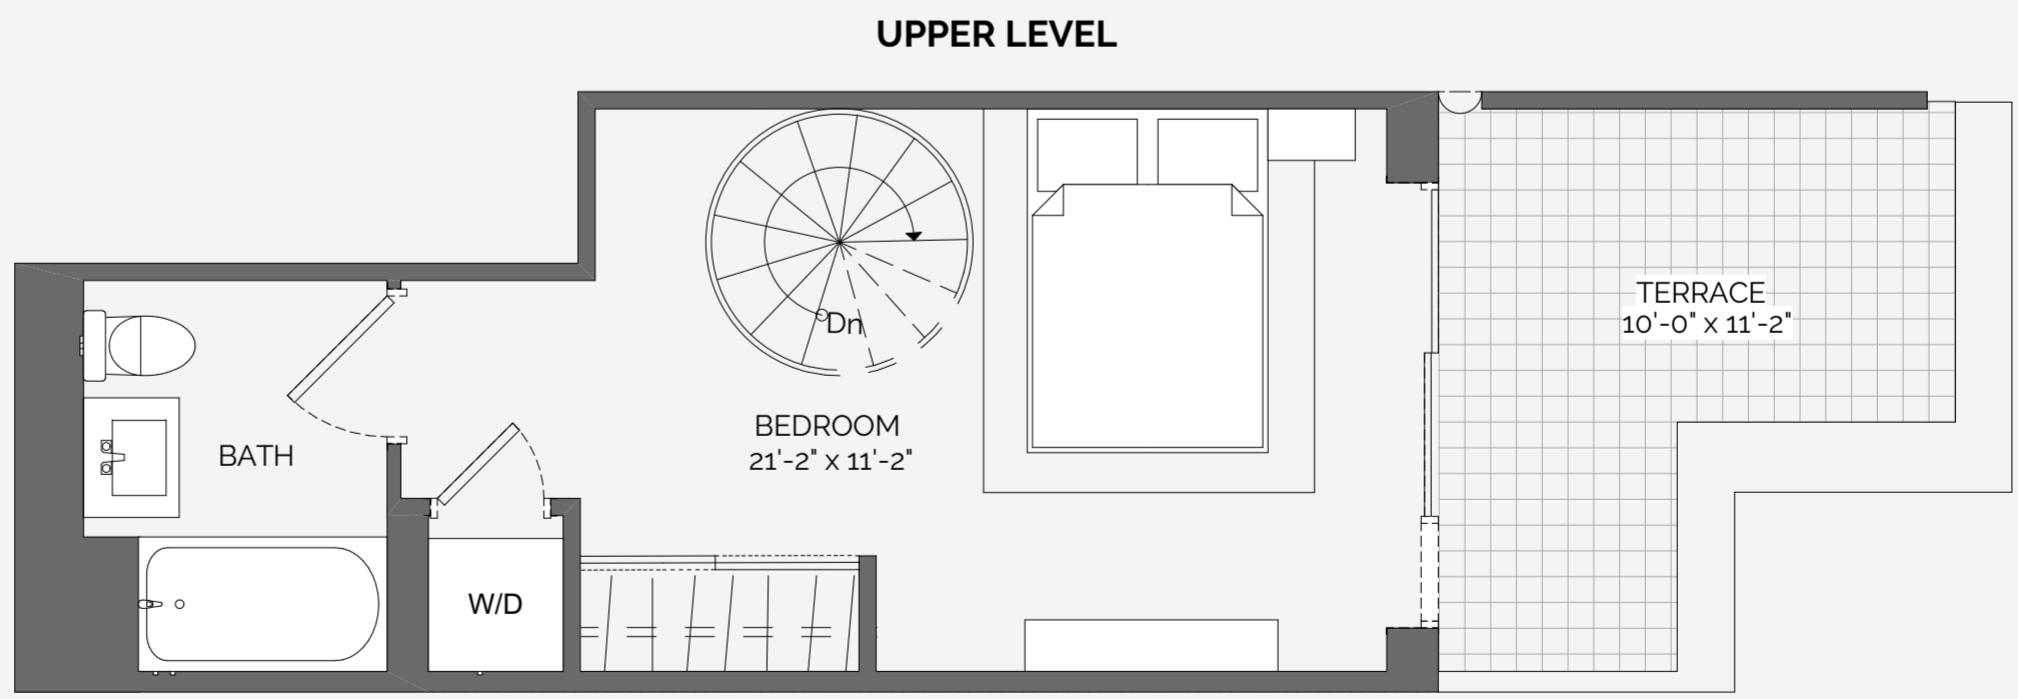

336 E 82nd St,
New York, NY 10028

UNIT 402
FLOOR 4/5
2 BED / 2 BATH
DUPLEX
WASHER/ DRYER
TERRACE

212.744.3330

INFO@BETTINAEQUITIES.COM