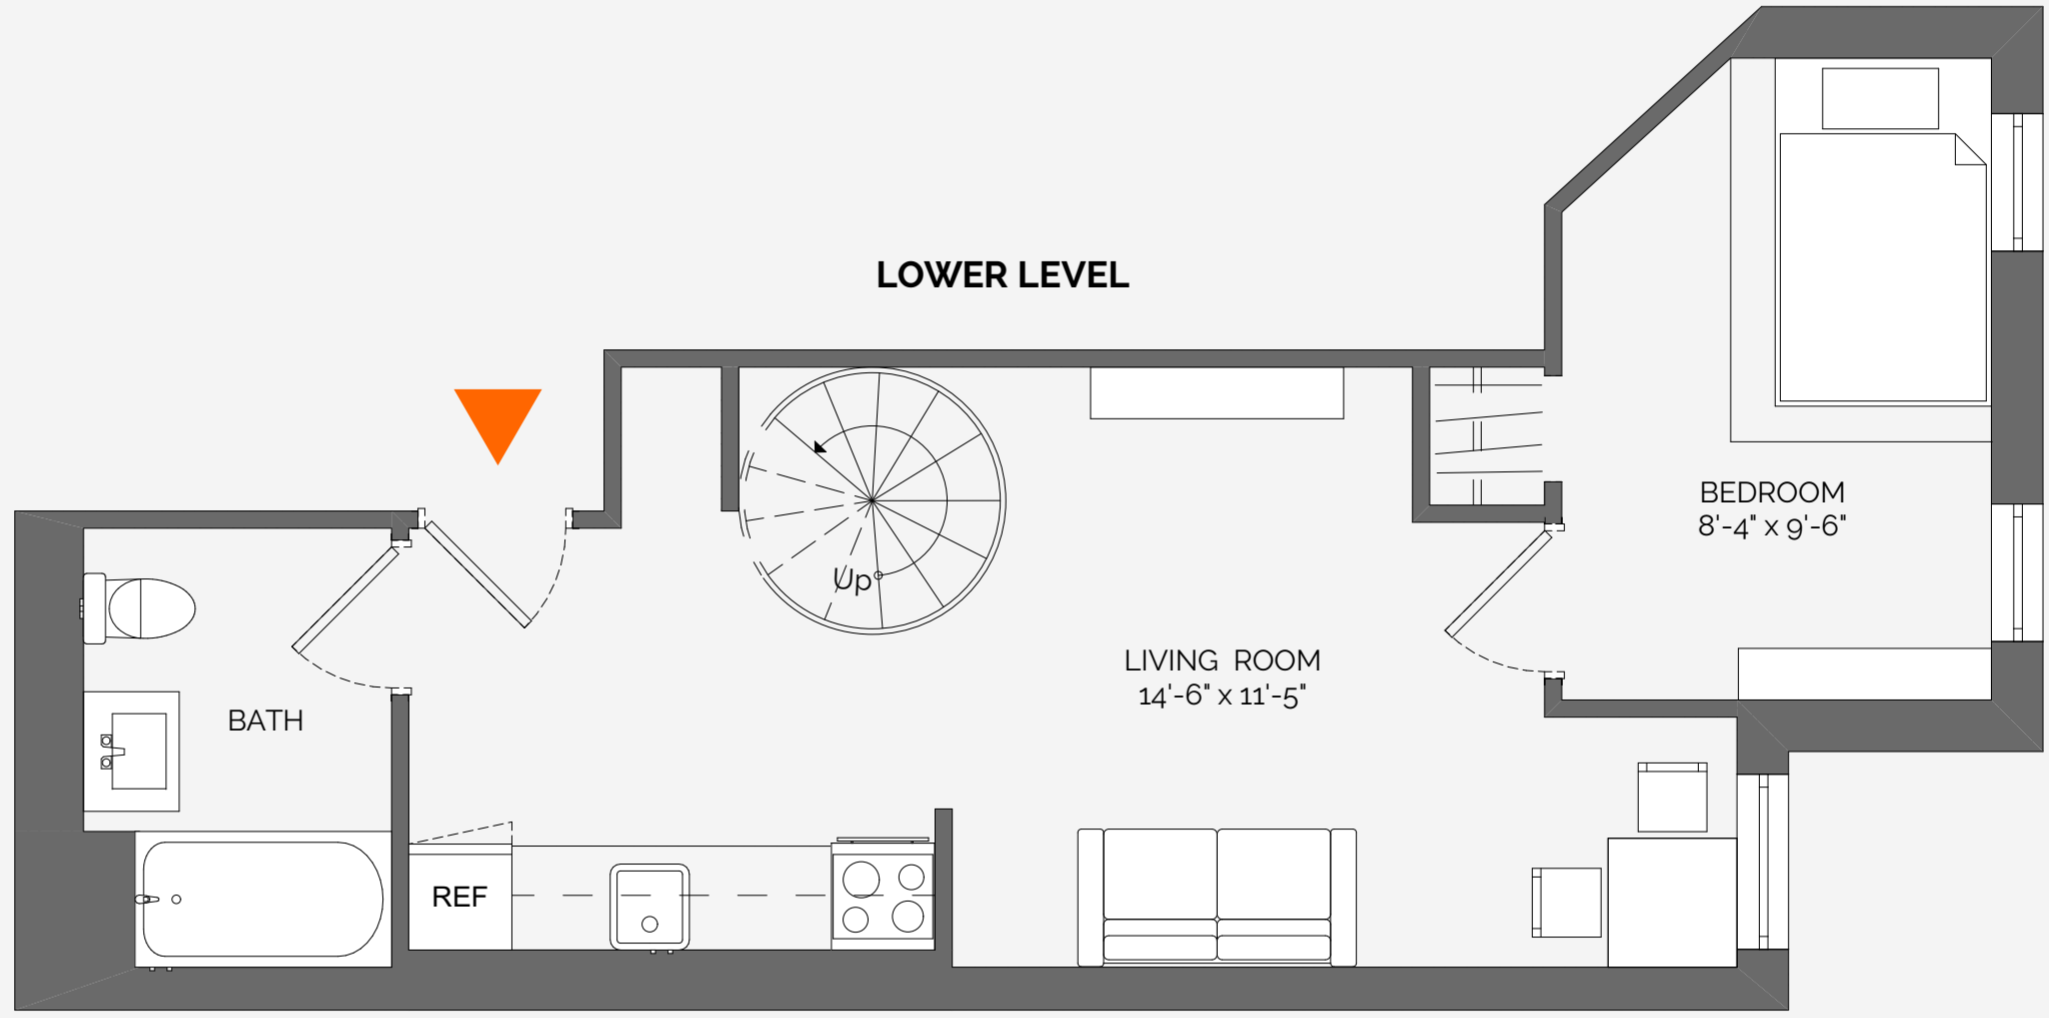

336 E 82nd St,
New York, NY 10028

UNIT 402
FLOOR 4/5
2 BED / 2 BATH
DUPLEX
WASHER/ DRYER
TERRACE

212.744.3330

INFO@BETTINAEQUITIES.COM