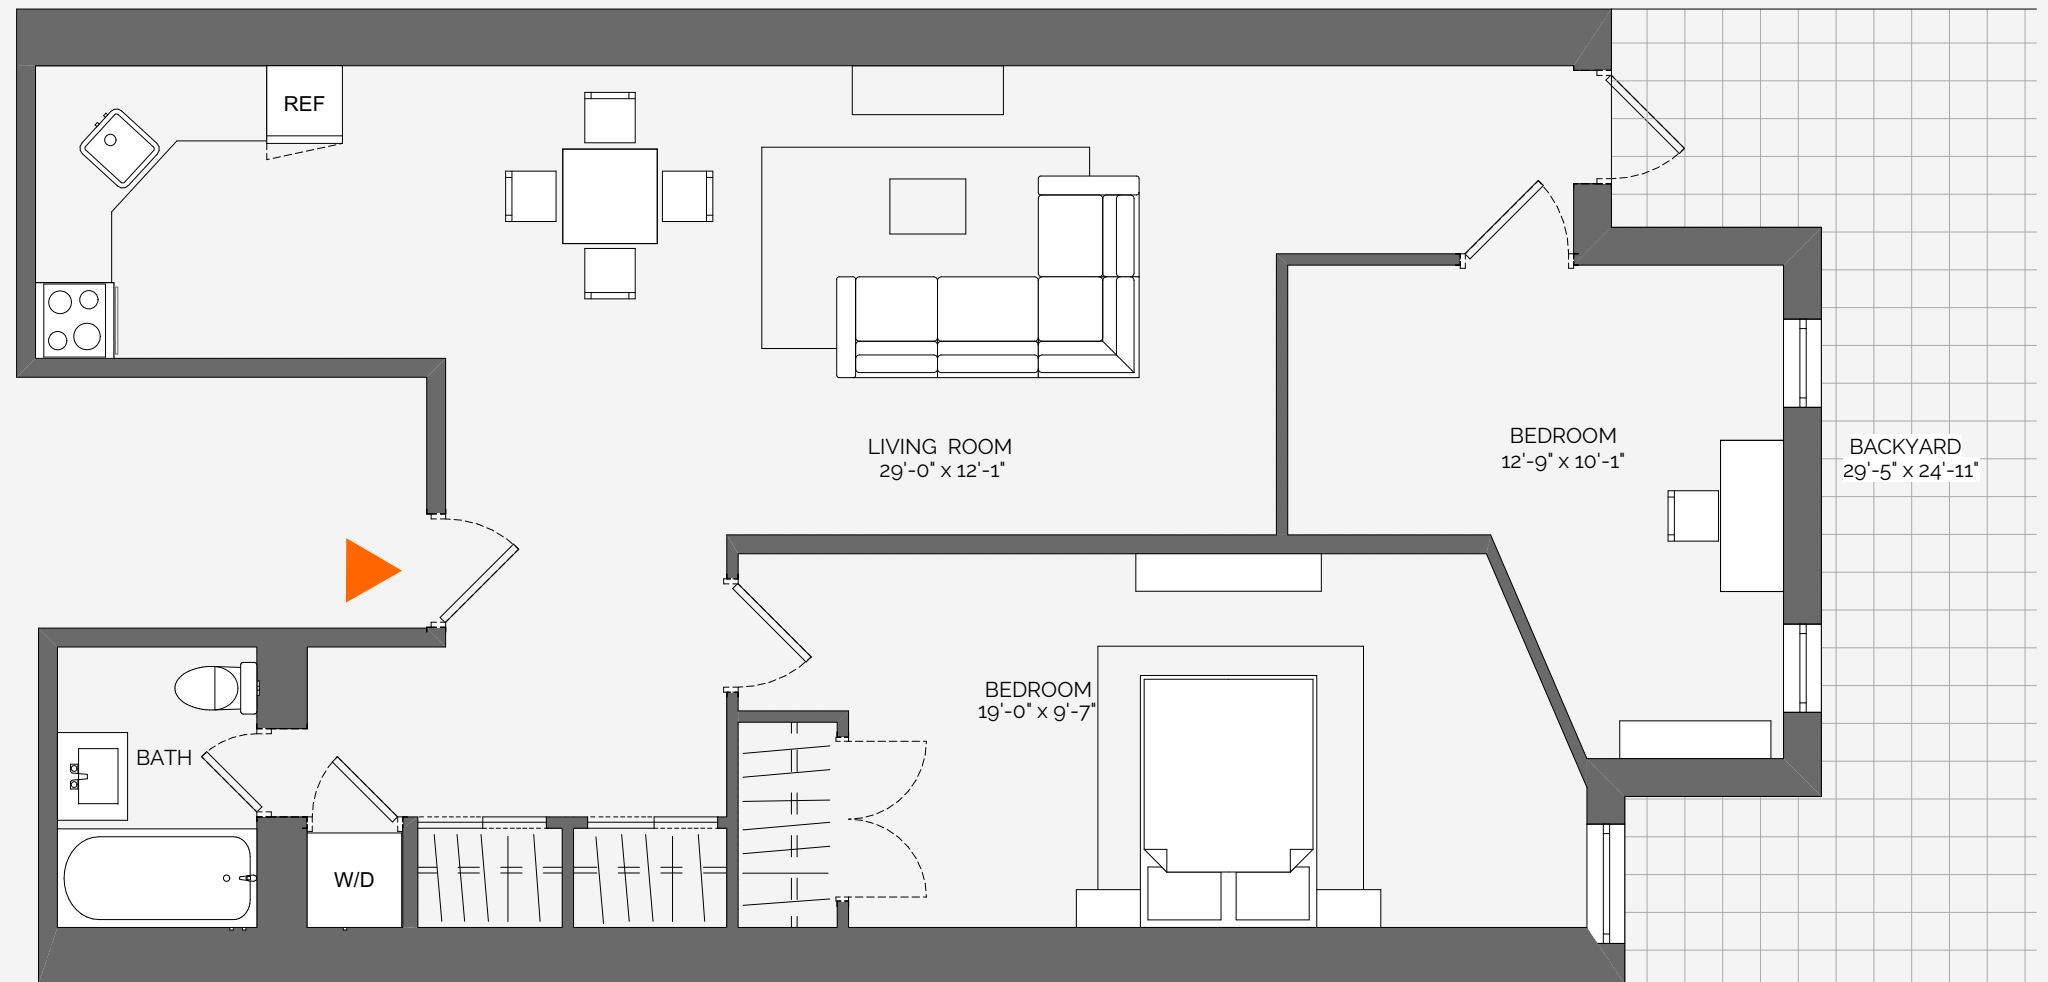

336 E 82nd St,
New York, NY 10028

UNIT 001
CELLAR

2 BED / 1 BATH
WASHER/ DRYER
BACKYARD

212.744.3330

INFO@BETTINAEQUITIES.COM