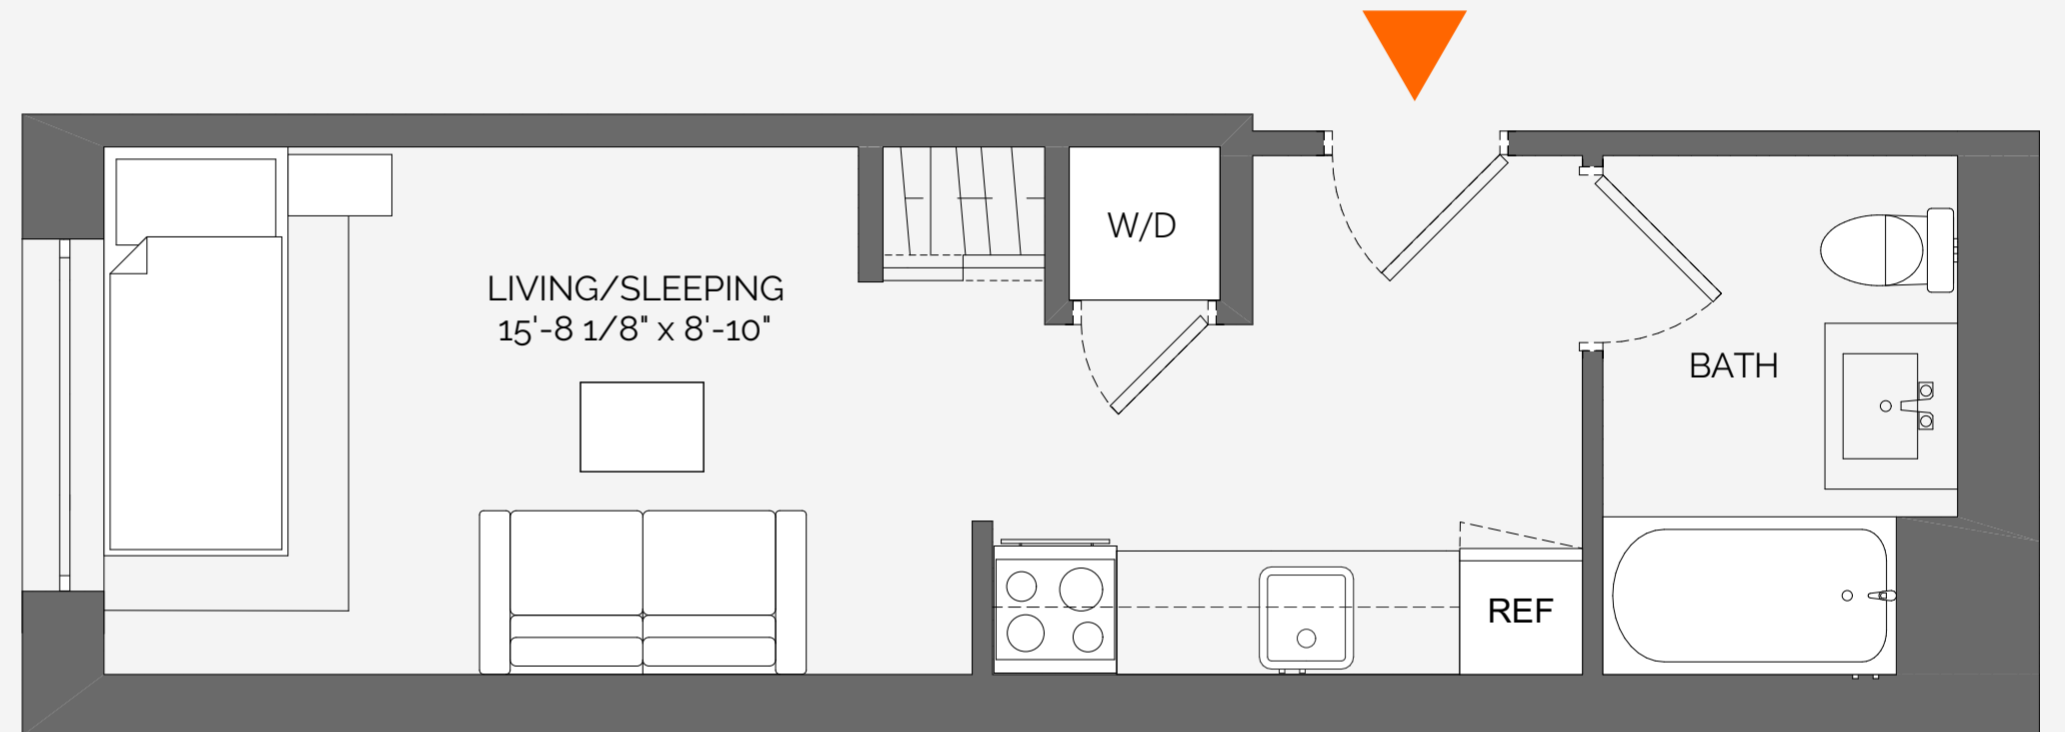

**336 E 82nd St,
New York, NY 10028**

UNIT 103
FLOOR 1

STUDIO/ 1 BATH
WASHER/ DRYER

212.744.3330

INFO@BETTINAEQUITIES.COM