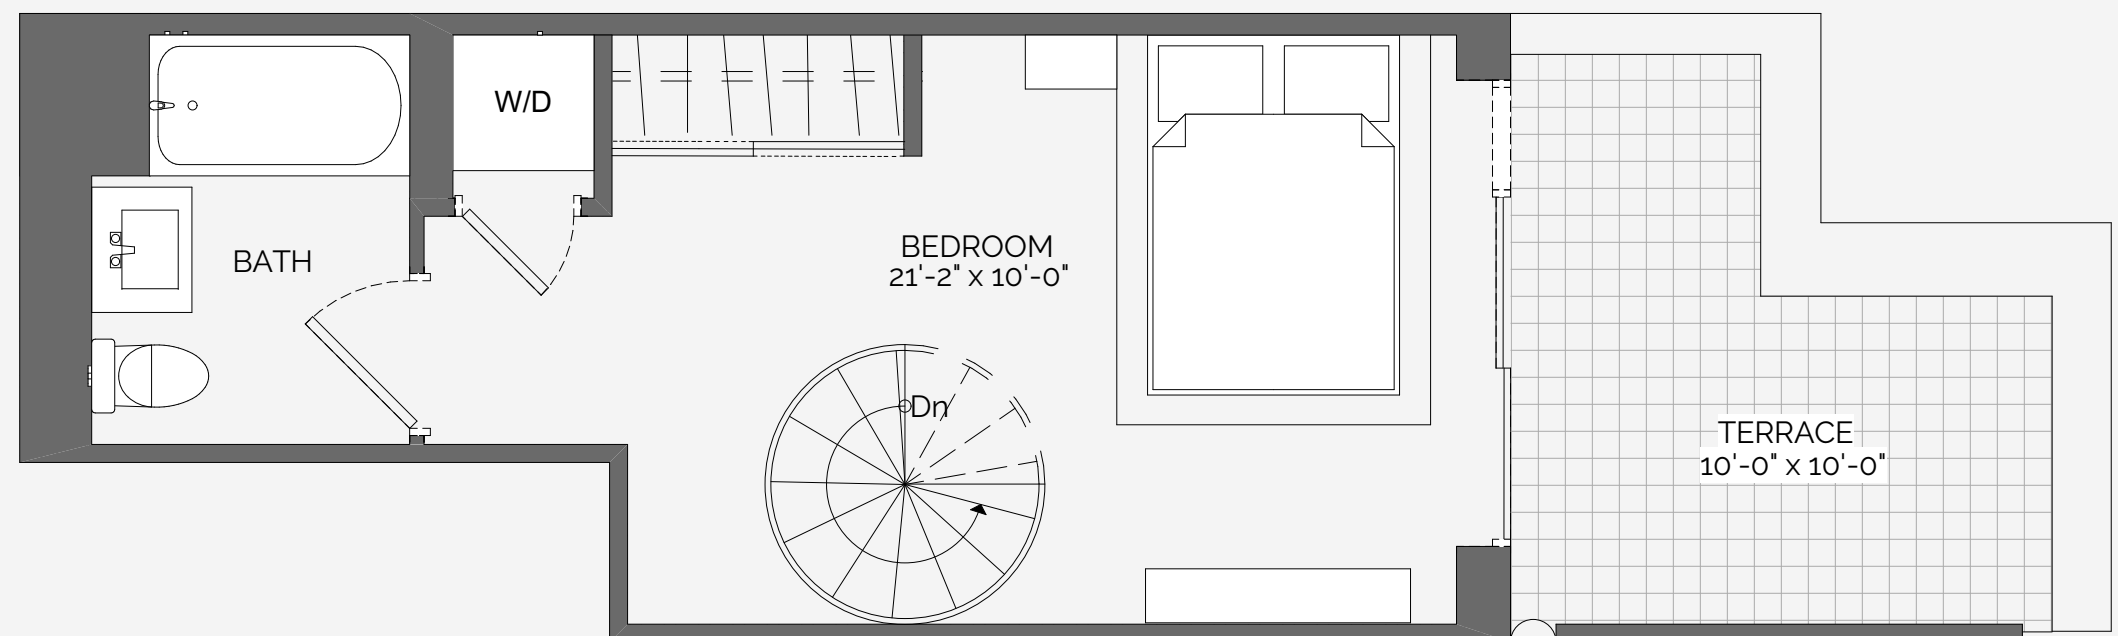

336 E 82nd St,
New York, NY 10028

UNIT 401
FLOOR 4/5

1 BED / 2 BATH
DUPLEX
WASHER/DRYER
TERRACE

LOWER LEVEL

UPPER LEVEL

212.744.3330

INFO@BETTINAEQUITIES.COM