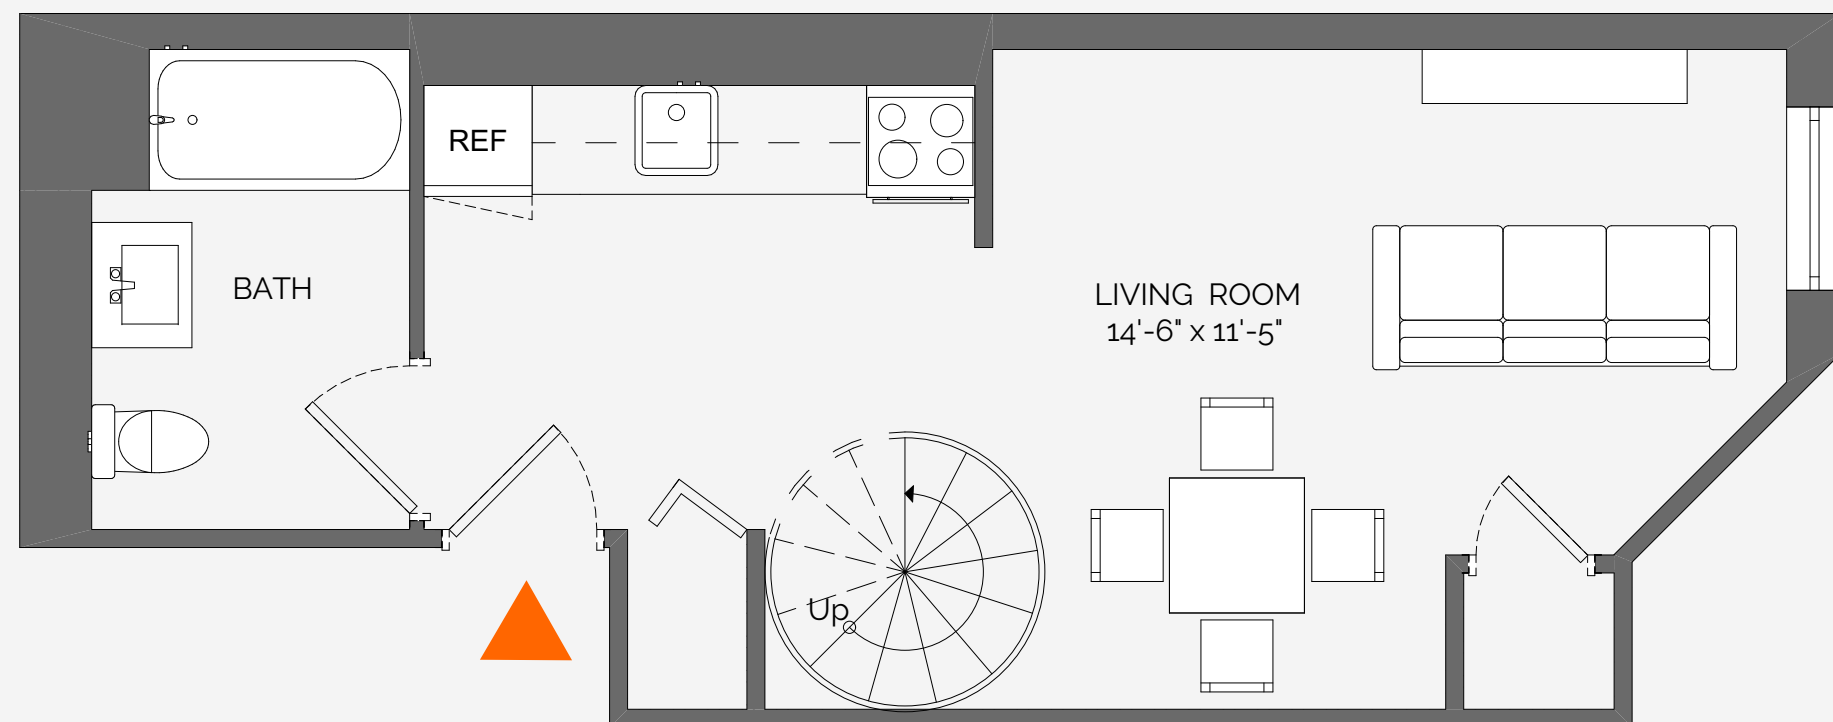

336 E 82nd St,
New York, NY 10028

UNIT 401
FLOOR 4/5

1 BED / 2 BATH
DUPLEX
WASHER/DRYER
TERRACE

LOWER LEVEL

UPPER LEVEL

212.744.3330

INFO@BETTINAEQUITIES.COM