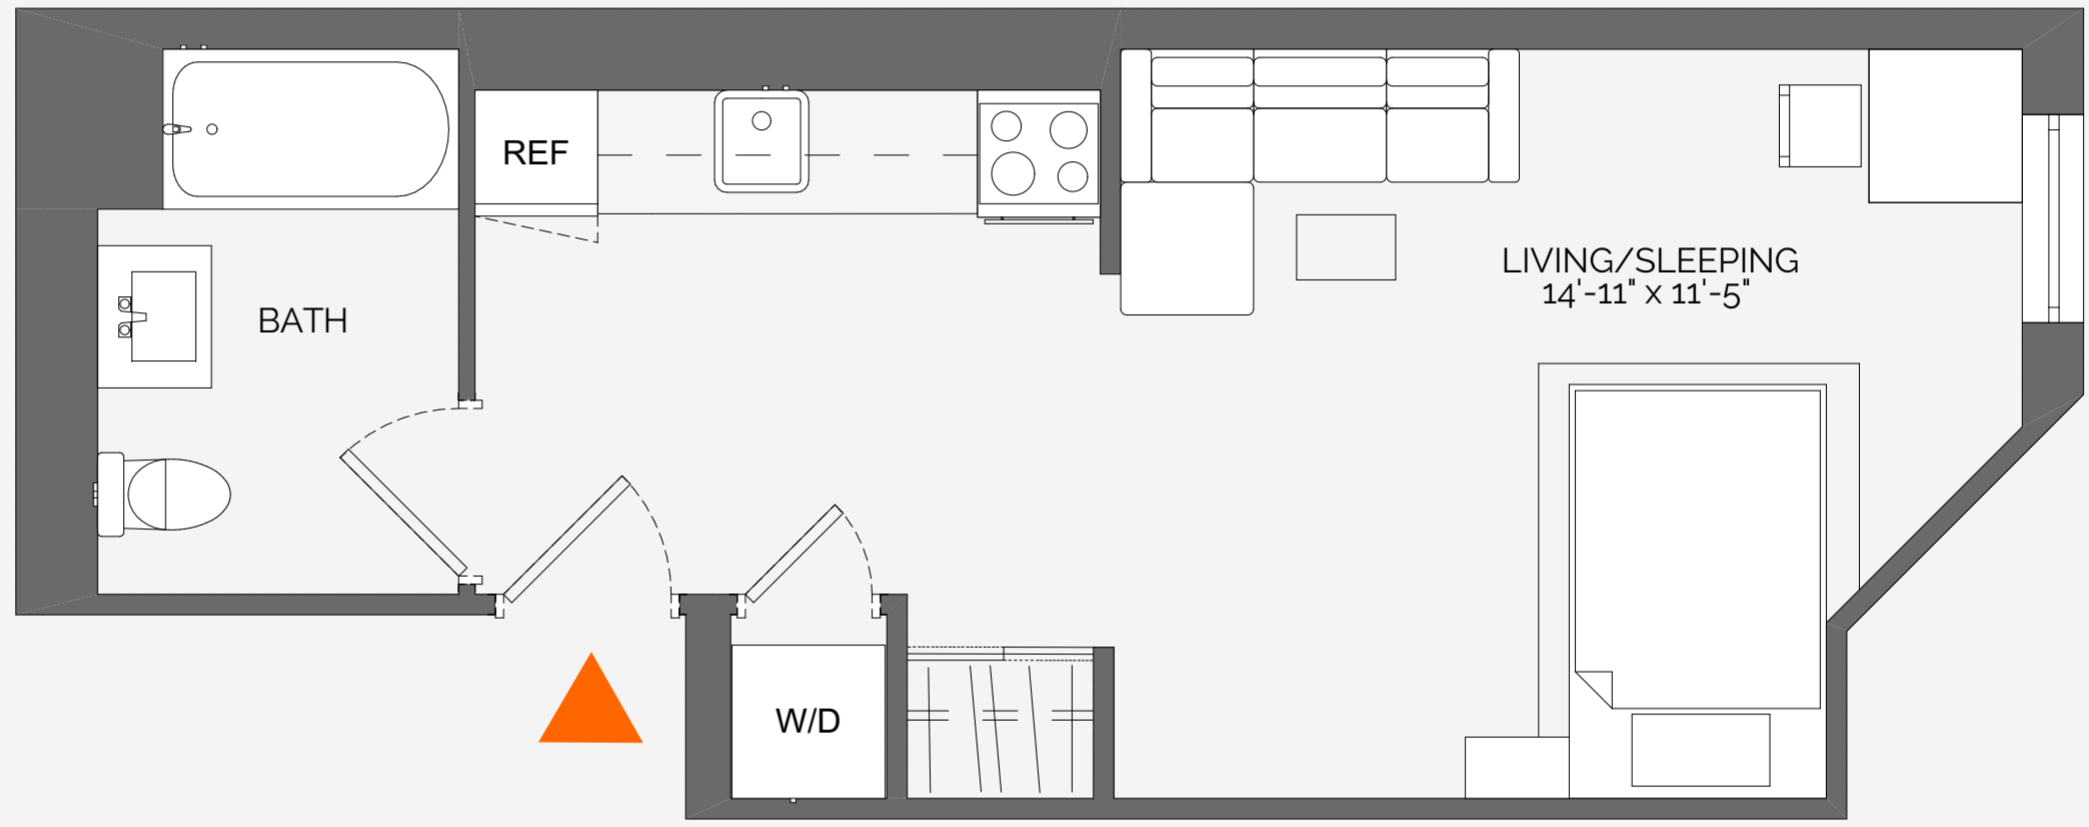

336 E 82nd St,
New York, NY 10028

UNIT 101
FLOOR 1
STUDIO / 1 BATH
WASHER/ DRYER

212.744.3330

INFO@BETTINAEQUITIES.COM