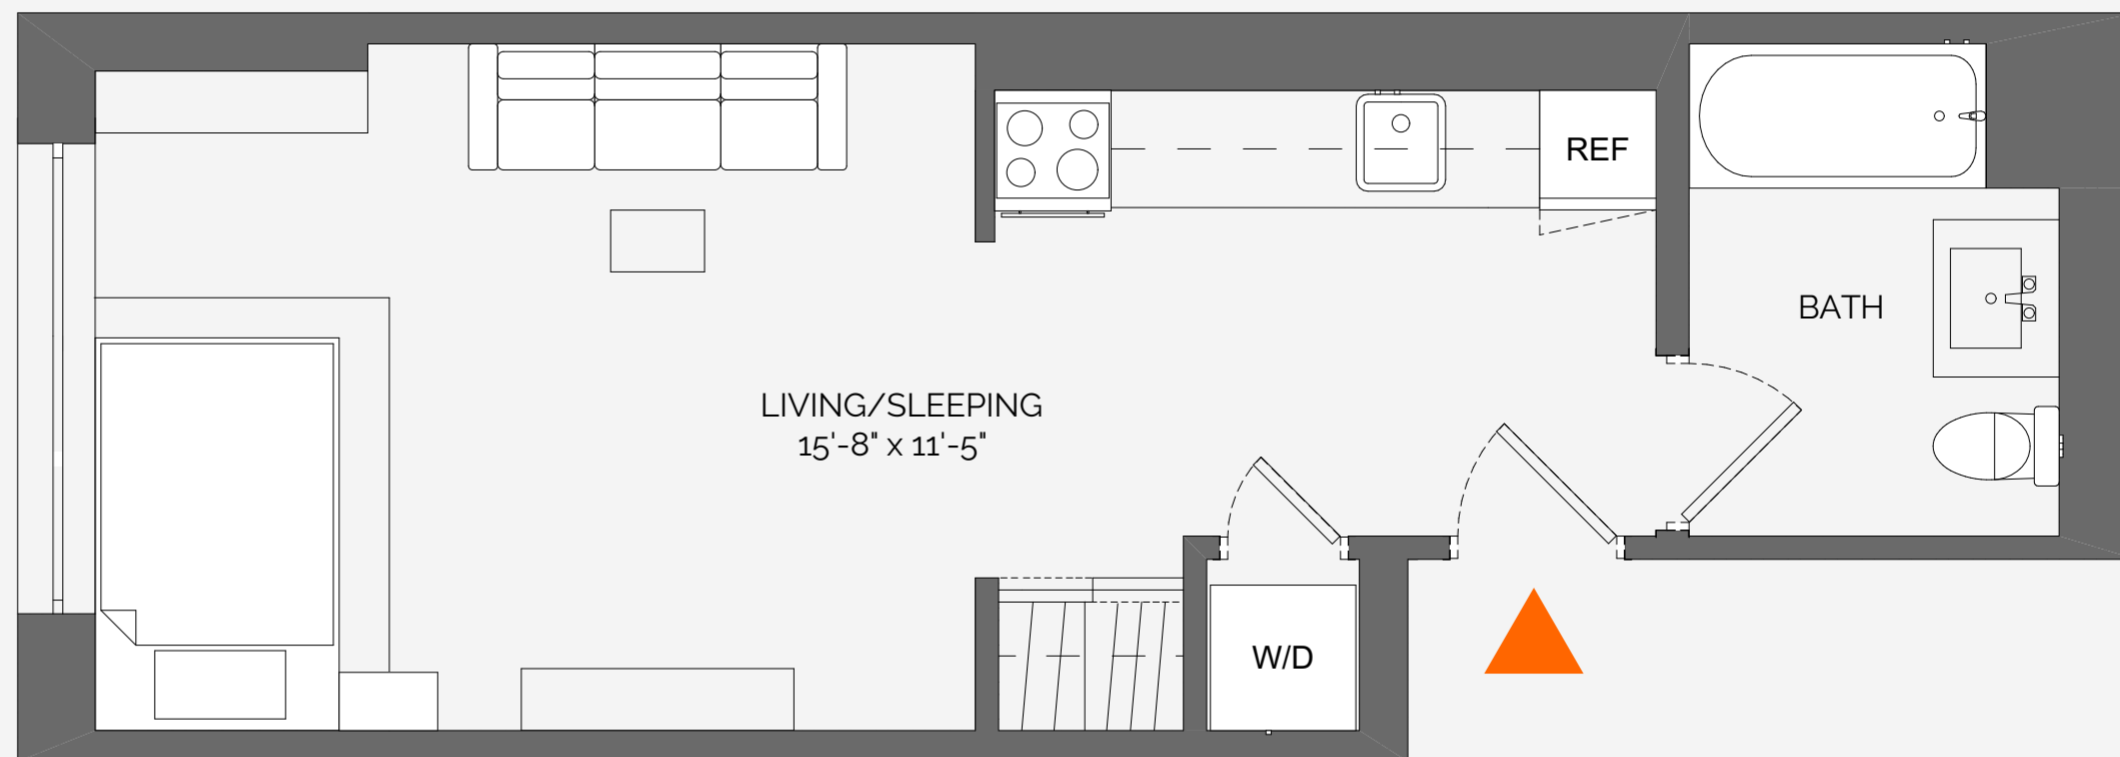

336 E 82nd St,  
New York, NY 10028

**UNIT 204/304**  
FLOOR 2/3  
STUDIO/ 1 BATH  
WASHER/ DRYER

212.744.3330

INFO@BETTINAEQUITIES.COM