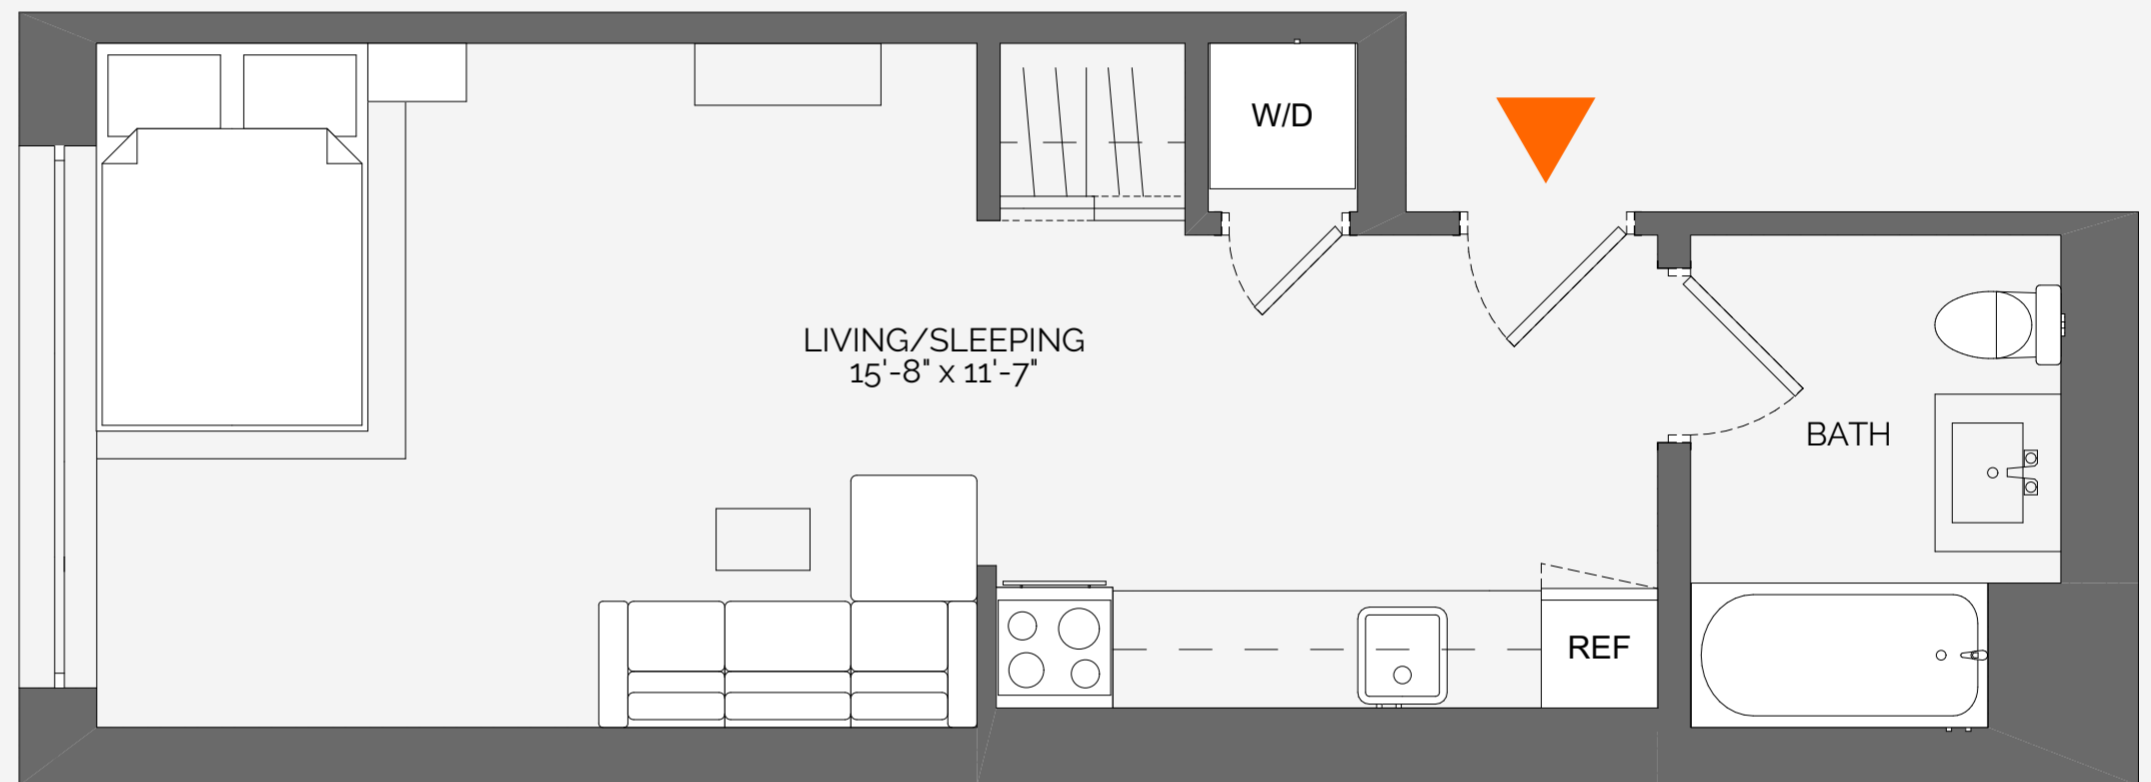

336 E 82nd St,  
New York, NY 10028

**UNIT 203/303**  
FLOOR 2/3

STUDIO/ 1 BATH  
WASHER/ DRYER

212.744.3330

INFO@BETTINAEQUITIES.COM