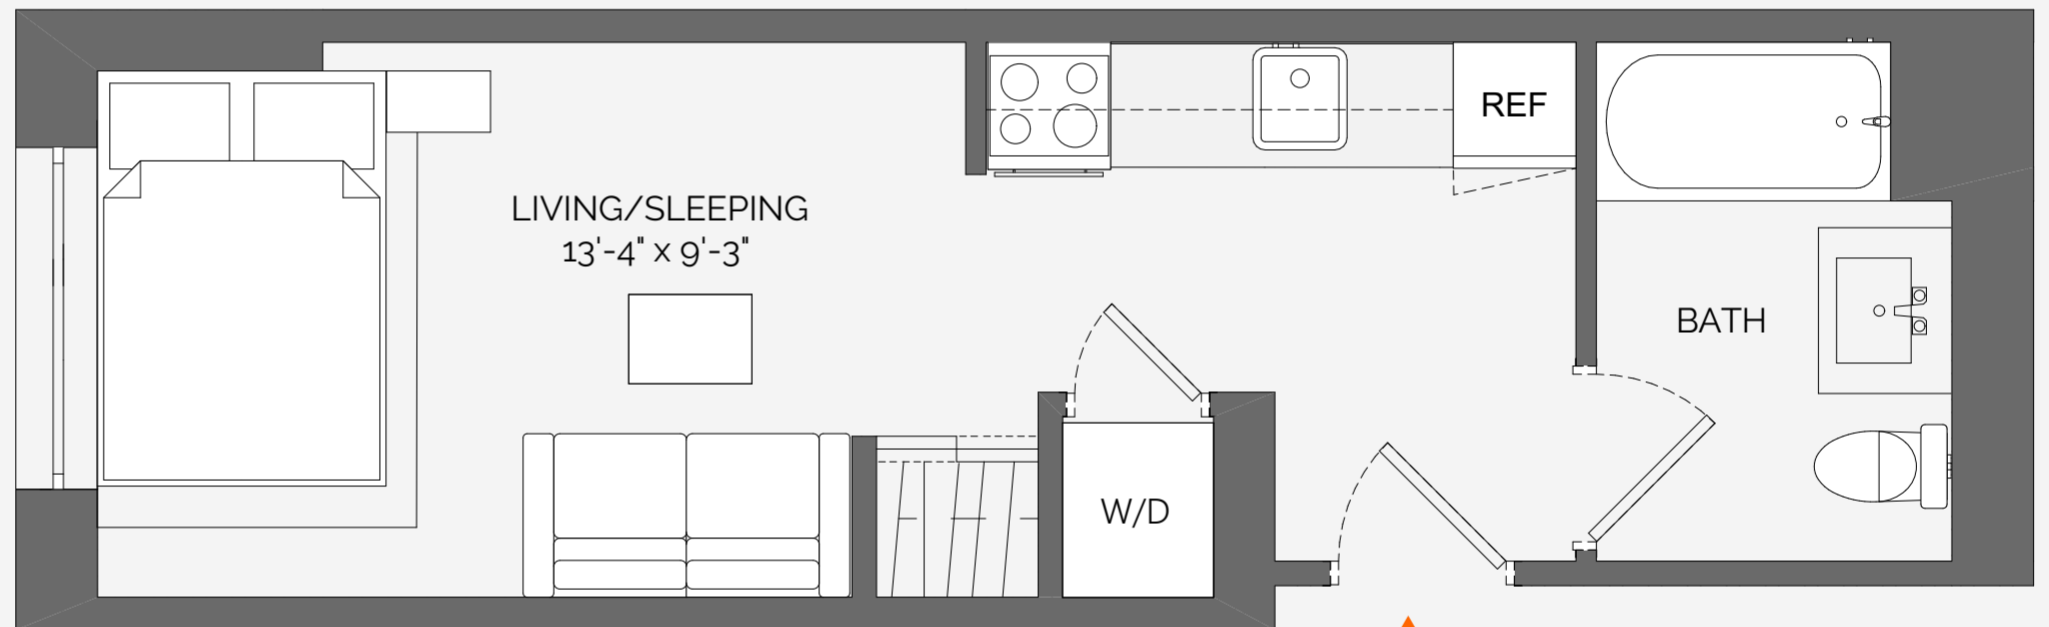

**336 E 82nd St,  
New York, NY 10028**

**UNIT 104**  
FLOOR 1

STUDIO/ 1 BATH  
WASHER/ DRYER

2<sup>ND</sup> AVE

212.744.3330

INFO@BETTINAEQUITIES.COM