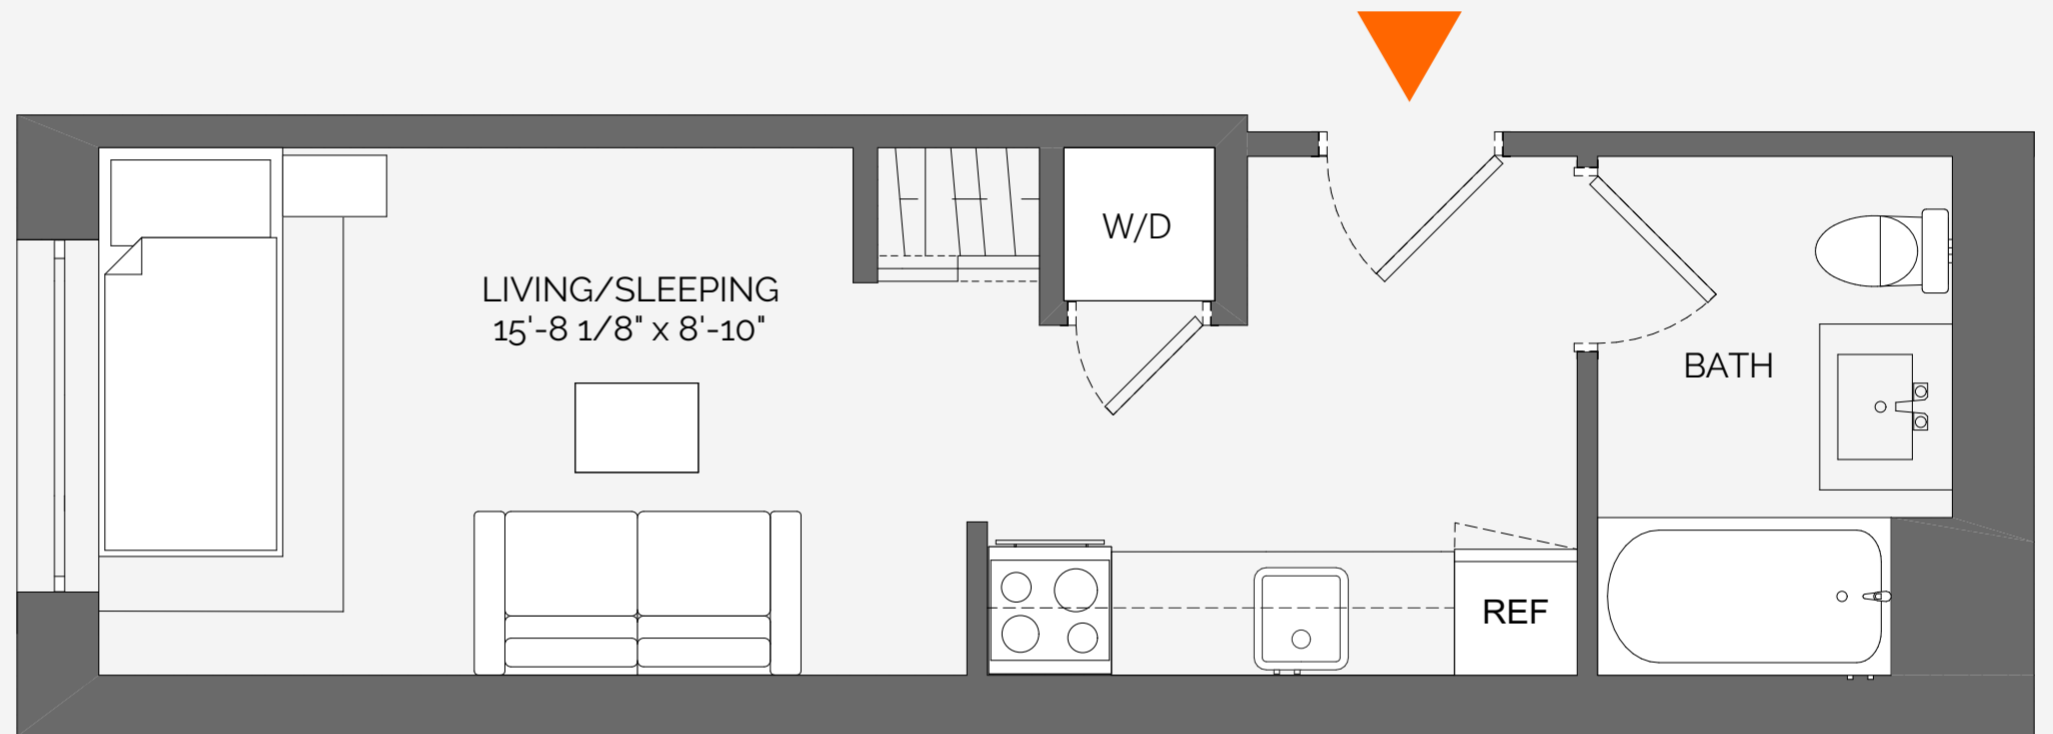

336 E 82nd St,  
New York, NY 10028

**UNIT 103**  
FLOOR 1

STUDIO/ 1 BATH  
WASHER/ DRYER

2<sup>ND</sup> AVE

212.744.3330

INFO@BETTINAEQUITIES.COM