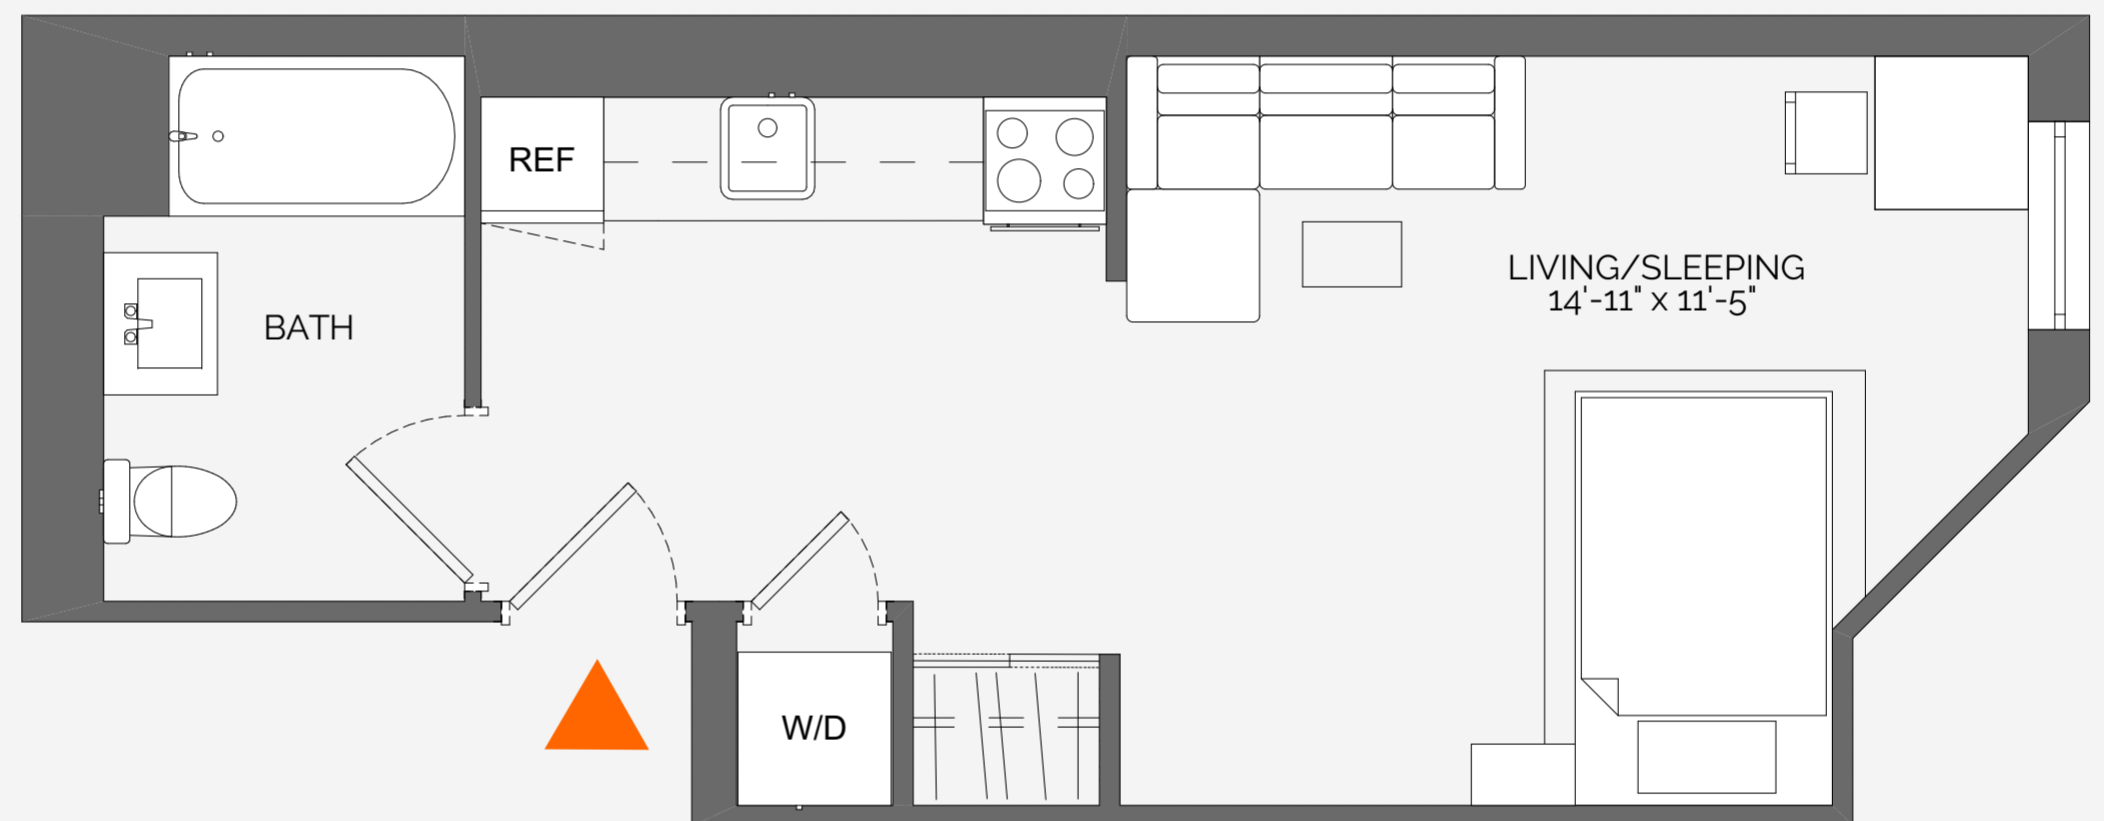

336 E 82nd St,
New York, NY 10028

UNIT 101
FLOOR 1
STUDIO / 1 BATH
WASHER/ DRYER

212.744.3330

INFO@BETTINAEQUITIES.COM