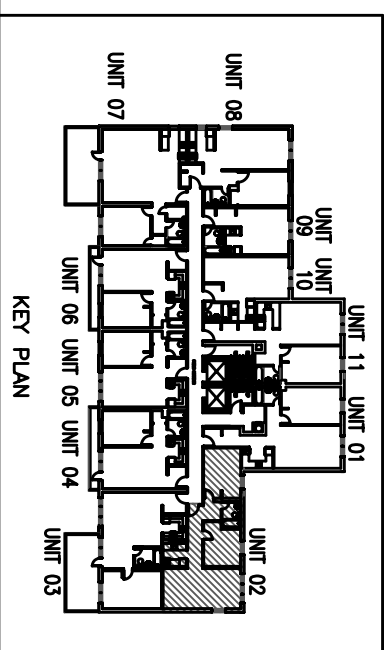

UNIT 02
94 EAST 4TH STREET, 7TH FL

0 4' 8' 1' 2'

KEY PLAN