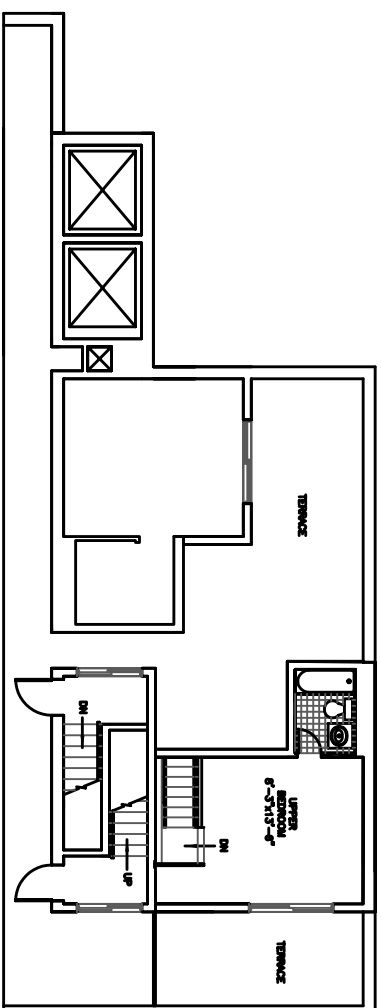

UNIT D
171 EAST 89TH STREET, 14TH FL

0 8 16 24 32

1" = 8'

UNIT D
171 EAST 89TH STREET, 14TH FL UPPER LEVEL

0 8 16 24 32

1" = 8'