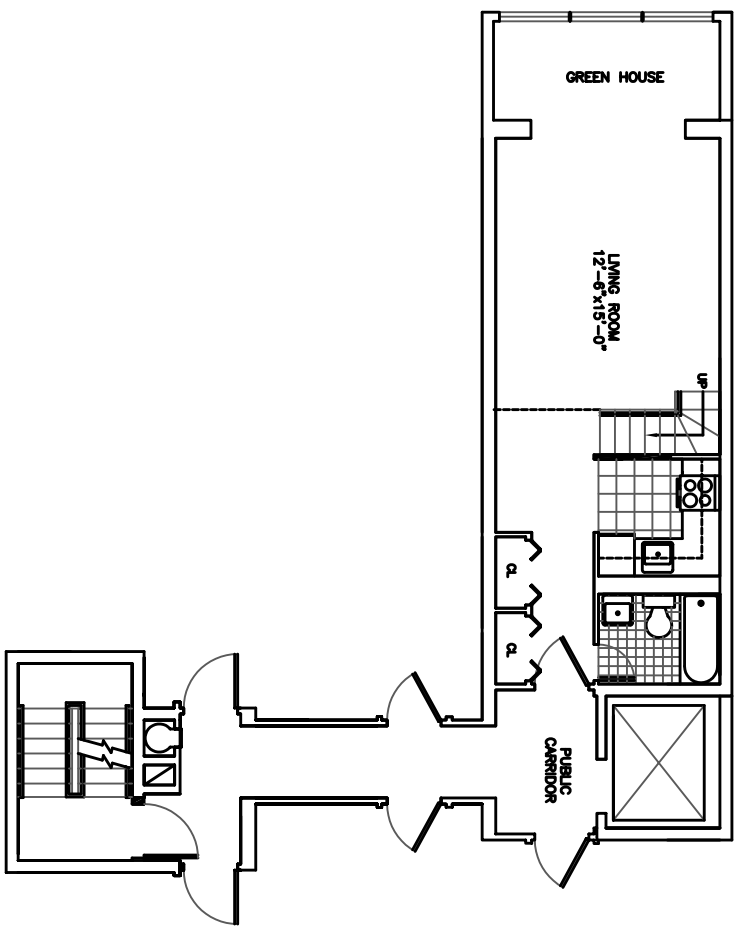

KEY PLAN

UNIT F
128 EAST 86TH STREET, 6TH FL. MEZZ (UPPER LEVEL)

UNIT F
128 EAST 86TH STREET, 6TH FL (LOWER LEVEL)