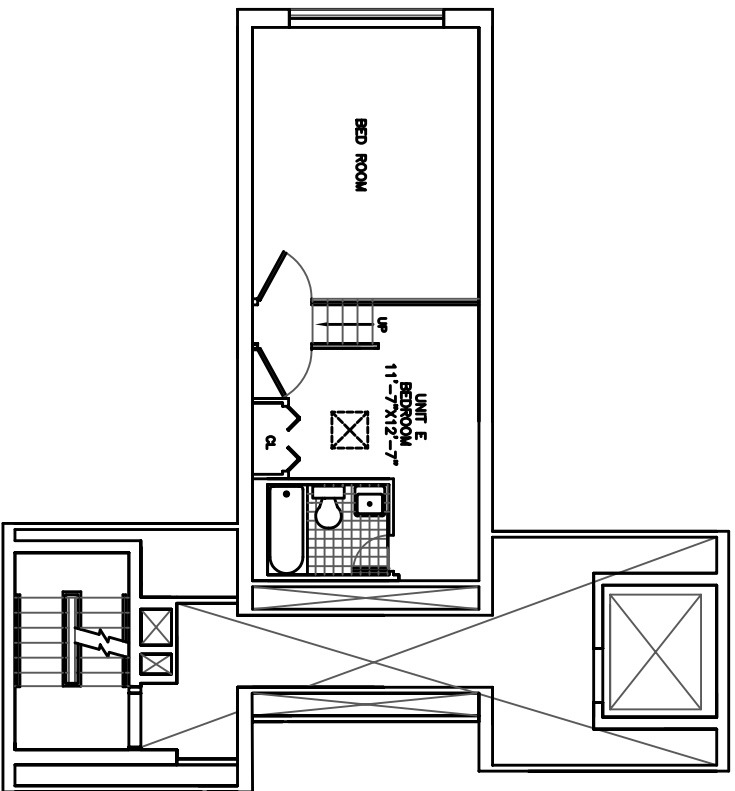

UNIT E
128 EAST 86TH STREET, 8TH FL (LOWER LEVEL)

0 6 12 18 24

UNIT E
128 EAST 86TH STREET, 8TH FL MEZZ (UPPER LEVEL)

0 6 12 18 24