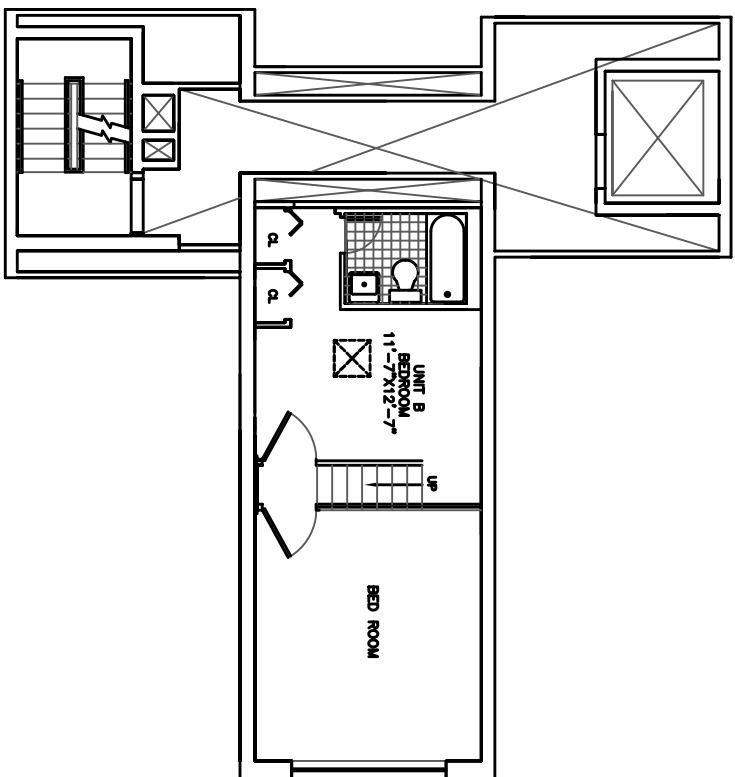

UNIT B
128 EAST 85TH STREET, 8TH FL (LOWER LEVEL)

0 6 12 24

1" = 12'

2" = 24'

UNIT B
128 EAST 85TH STREET, 8TH FL MEZZ (UPPER LEVEL)

0 6 12 24

1" = 12'

2" = 24'