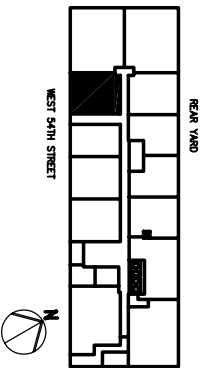

UNIT 109
321 WEST 64TH STREET, 1ST FL. (UPPER LEVEL)

UNIT 109
321 WEST 64TH STREET, CELLAR (LOWER LEVEL)

KEY PLAN