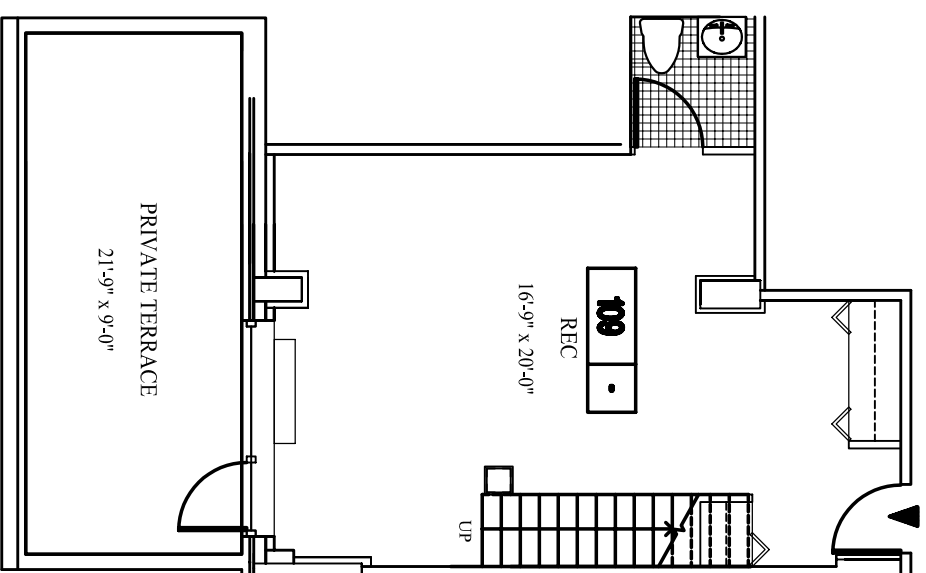

UNIT 109
321 WEST 64TH STREET, 1ST FL. (UPPER LEVEL)

UNIT 109
321 WEST 64TH STREET, CELLAR (LOWER LEVEL)

KEY PLAN