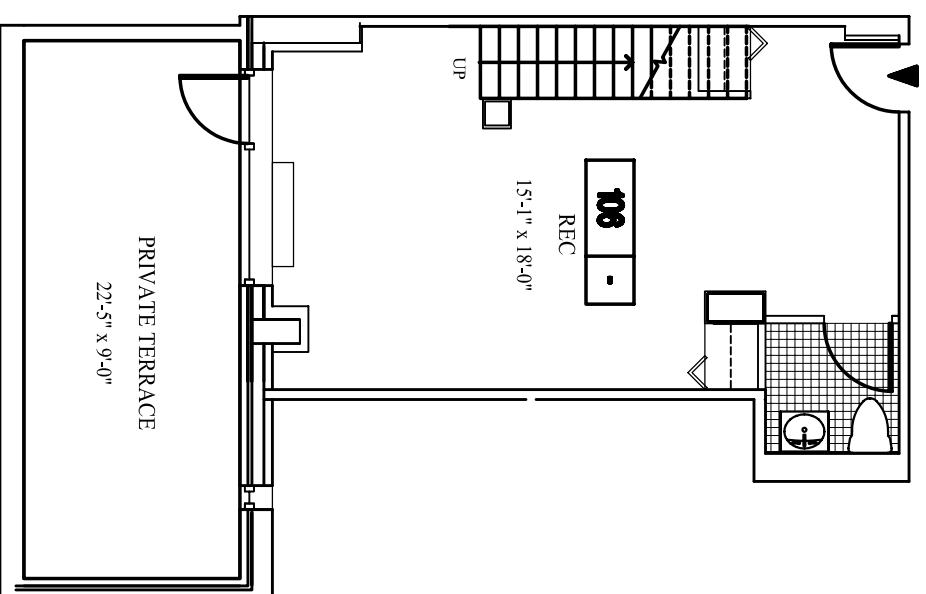

UNIT 106
321 WEST 64TH STREET, 1ST FL. (UPPER LEVEL)

UNIT 106
321 WEST 64TH STREET, CELLAR (LOWER LEVEL)

KEY PLAN