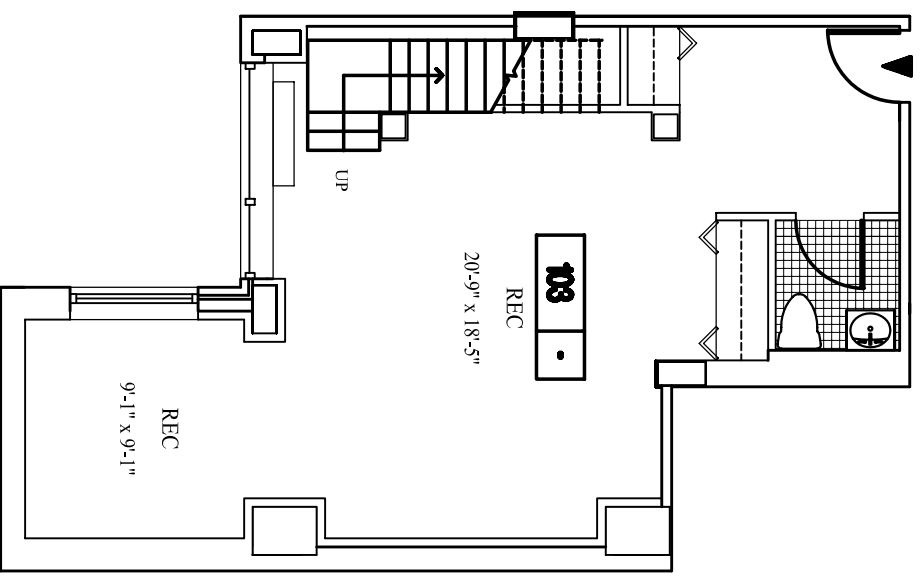

UNIT 103
321 WEST 64TH STREET, 1ST FL. (UPPER LEVEL)

UNIT 103
321 WEST 64TH STREET, CELLAR (LOWER LEVEL)

KEY PLAN