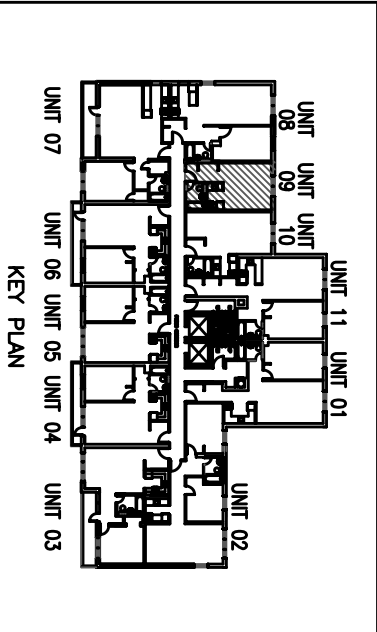

UNIT 09
94 EAST 4TH STREET, 8TH FL.

0 4' 8' 1" 2'

KEY PLAN