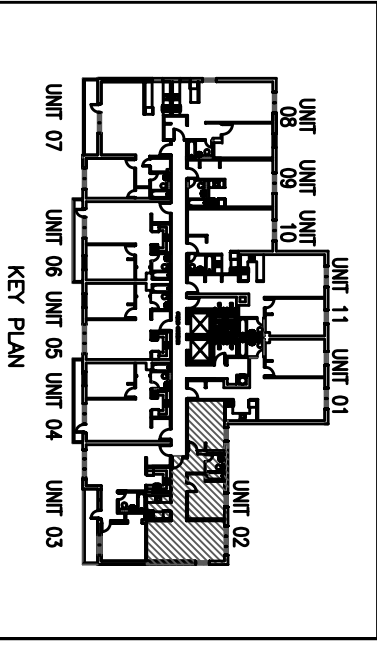

UNIT 02
94 EAST 4TH STREET, 8TH FL

0
 4' 1' 2'

KEY PLAN