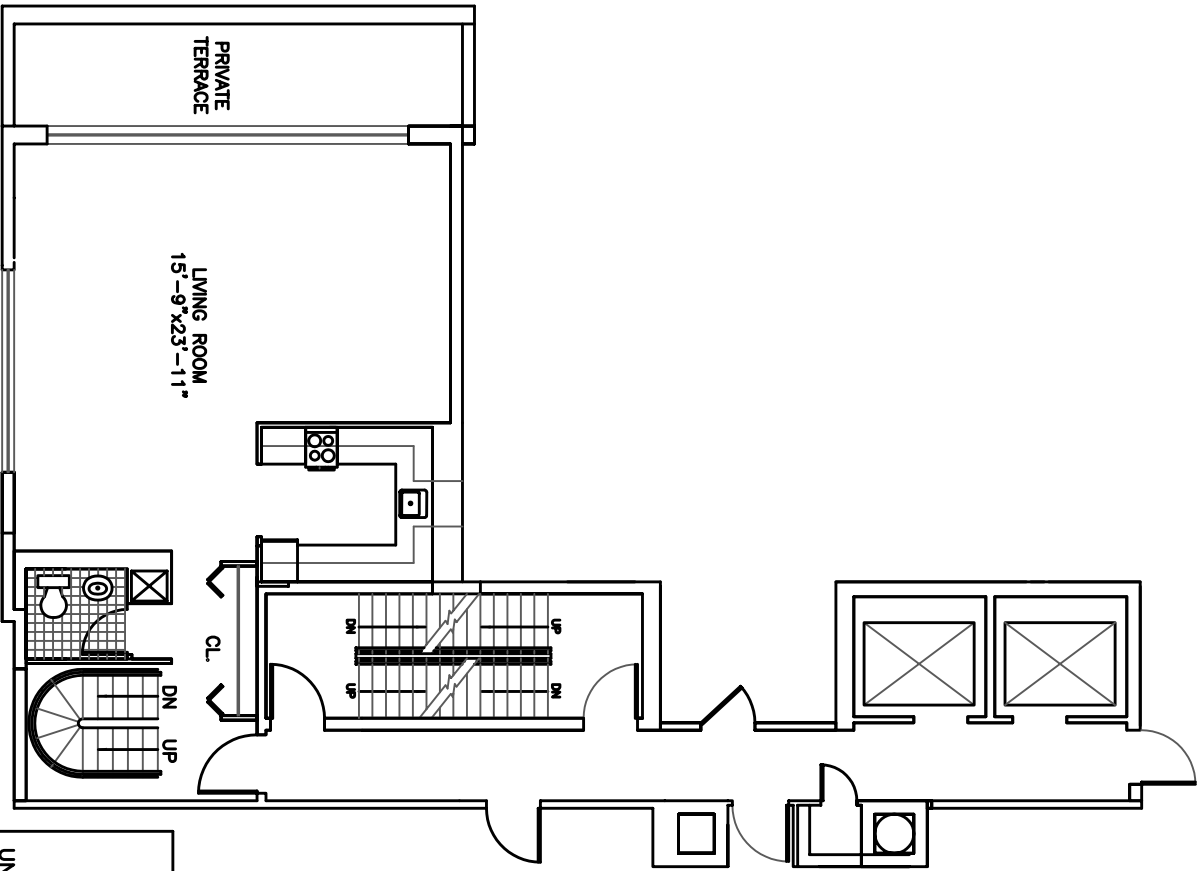

UNIT E
48 WEST 68TH STREET, 10TH FL. (LOWER LEVEL)

UNIT E
48 WEST 68TH STREET, 11TH FL. (UPPER LEVEL)

KEY PLAN