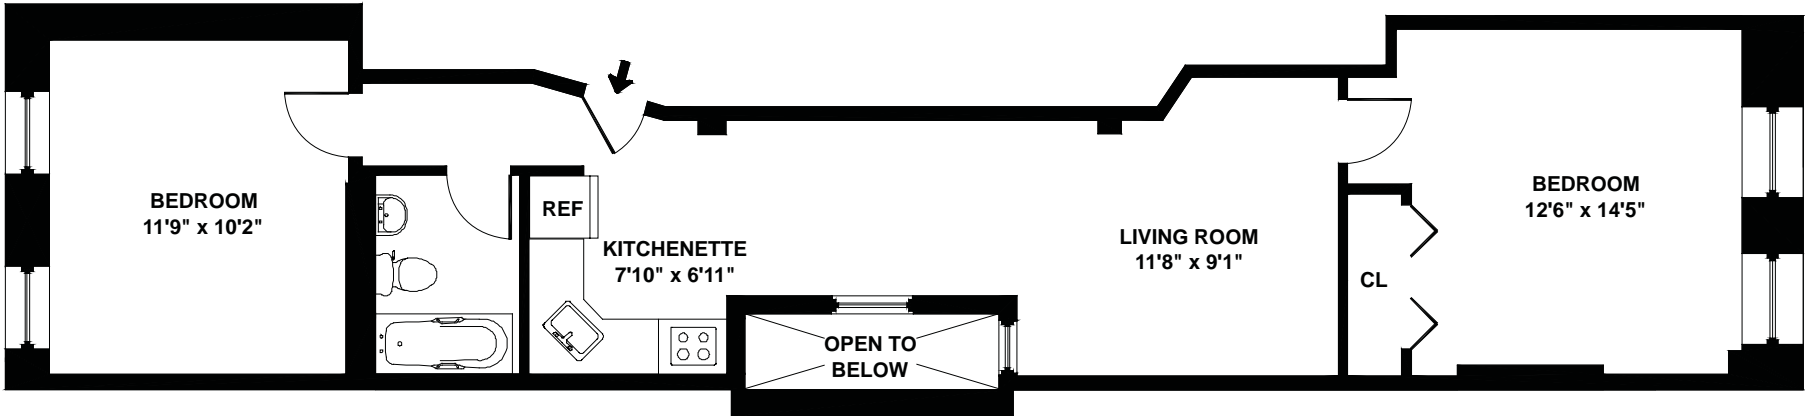

BETTINA EQUITIES

212-744-3330

WWW.BETTINAEQUITIES.COM

444 EAST 88TH STREET, NYC, NY
APARTMENT 3E

The Unit Layout, square footage and dimensions are approximate and subject to normal construction variances and tolerances. Square footages exceed the usable floor area. This floor plan is based on construction drawings.