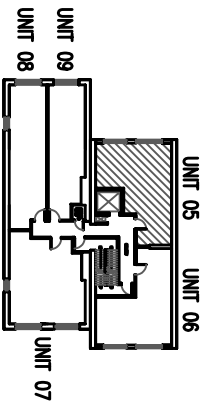

UNIT 05
226 EAST 86TH ST., 7TH, 8TH, 9TH FL. (86TH TOWER)

0 1" 2"
 4' 8' 16'

KEY PLAN